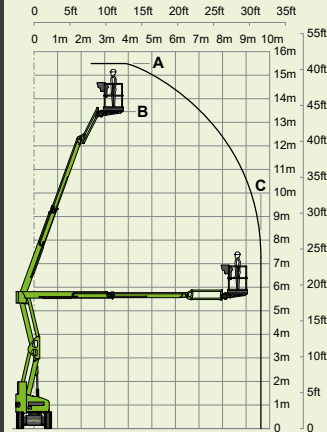

4%
2.1°

1.1m x 0.65m
3ft 7in x 2ft 2in

1.9m
6ft 3in

1.1m
3ft 7in

1.5m
4ft 11in

2.7m
8ft 10in

5.75m
18ft 10in

Bi-Energy
D P + -

9.7m
32ft
(C)

7250kg
15980lbs

225kg
500lbs

150°

180°

1.5m x 0.8m
4ft 11in x 2ft 8in

1.99m
6ft 6in

1.5m
4ft 11in

4.93m
16ft 2in

6.4m
21ft

3.5km/h
2.2mph

3.5m
11ft 6in

25%
14°

All-Electric
Hybrid²

nifty HR15E

15.7m
51ft 6in
(A)

13.7m
45ft
(B)

9.4m
31ft
(C)

4680kg
10320lbs

225kg
500lbs

150°

180°

1.8m x 0.85m
5ft 11in x 2ft 9in

2.1m
6ft 11in