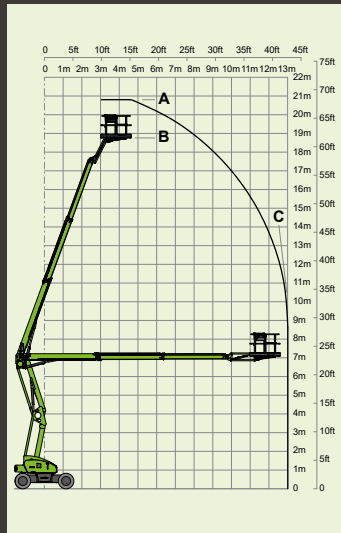

4%
2.1°

1.1m x 0.65m
3ft 7in x 2ft 2in

1.9m
6ft 3in

1.1m
3ft 7in

1.5m
4ft 11in

2.7m
8ft 10in

5.75m
18ft 10in

Bi-Energy
D P + -

6km/h
3.7mph

3.89m
12ft 9in

25%
14°

All-Electric

nifty HR21 4x4

20.8m
68ft 6in
(A)

18.8m
62ft
(B)

13m
42ft 8in
(C)

6.62m
22ft

6km/h
3.7mph

3.89m
12ft 9in

45%
24°

 Hybrid²

nifty HR28 4x4

28m
92ft
(A)

26m
85ft 6in
(B)