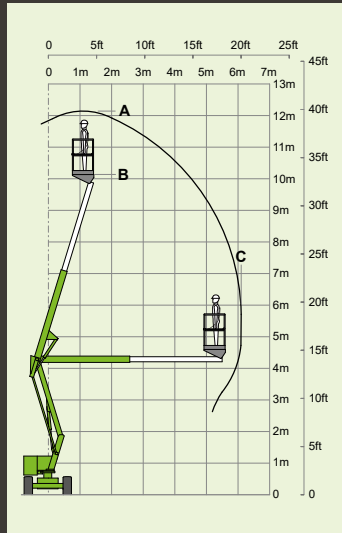

4%
2.1°

1.1m x 0.65m
3ft 7in x 2ft 2in

1.9m
6ft 3in

1.1m
3ft 7in

1.5m
4ft 11in

2.7m
8ft 10in

5.75m
18ft 10in

Bi-Energy
D P + -

4.1m
13ft 5in

3.7km/h
2.2mph

4.3m
14ft 1in

30%
17°

Bi-Energy

nifty HR15N

15.5m
51ft
(A)

13.5m
44ft
(B)

9.7m
32ft
(C)

7250kg
15980lbs

225kg
500lbs

150°

180°

1.5m x 0.8m
4ft 11in x 2ft 8in

1.99m
6ft 6in

1.5m
4ft 11in