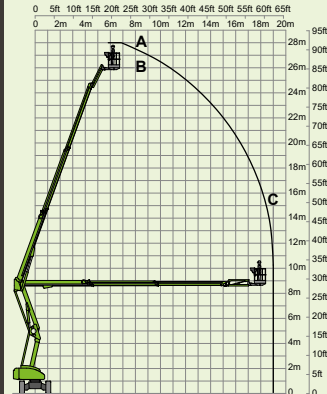

7.3m
23ft 11in

9.28m
30ft 5in

4.7km/h
3mph

5.9m
19ft 4in

35%*/40%
19°*/22°

* Hybrid²

nifty SD170 4x4

17.1m
56ft
(A)

15.1m
49ft 6in
(B)

8.7m
28ft 6in
(C)

2750kg
6060lbs

200kg
440lbs

9%
5°

1.1m x 0.65m
3ft 7in x 2ft 2in

2.2m
7ft 3in

1.6m
5ft 3in