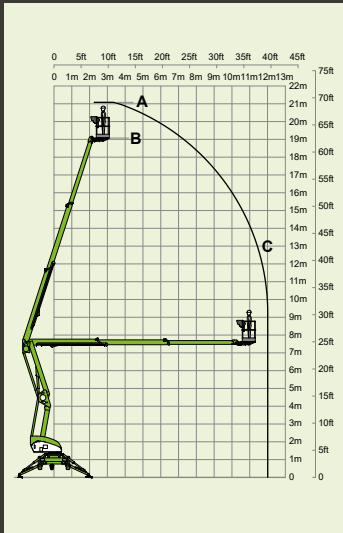

4%
2.1°

1.1m x 0.65m
3ft 7in x 2ft 2in

1.9m
6ft 3in

1.1m
3ft 7in

1.5m
4ft 11in

2.7m
8ft 10in

5.75m
18ft 10in

Bi-Energy
D P + -

nifty 210

21m
69ft
(A)

19m
62ft 6in
(B)

12m
39ft 6in
(C)

3495kg
7700lbs

225kg
500lbs

14%
8°

100°

1.4m x 0.7m
4ft 7in x 2ft 4in

2.27m
7ft 5in

1.8m
5ft 11in

4.3m
14ft 1in

6.95m
22ft 10in

nifty HR12LE

12.1m
39ft 6in
(A)

10.1m
33ft
(B)

6.4m
21ft
(C)

2540kg
5600lbs

200kg
440lbs

1.2m x 0.85m
3ft 11in x 2ft 9in

1.98m
6ft 6in

1.79m
5ft 11in

3.97m
13ft

6km/h
3.7mph