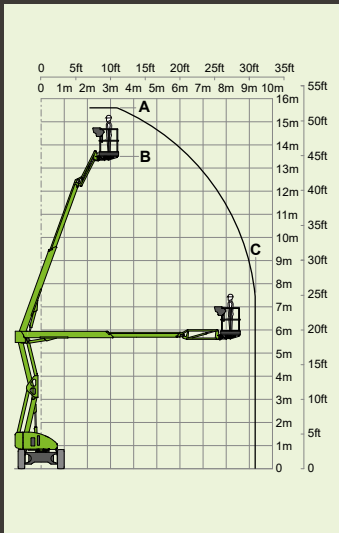

4%
2.1°

1.1m x 0.65m
3ft 7in x 2ft 2in

1.9m
6ft 3in

1.1m
3ft 7in

1.5m
4ft 11in

2.7m
8ft 10in

5.75m
18ft 10in

Bi-Energy
D P + -

15.7m
51ft 6in
(A)

13.7m
45ft
(B)

9.4m
31ft
(C)

4500kg*/4800kg
9920lbs*/10580lbs

225kg
500lbs

150°

180°

1.8m x 0.85m
5ft 11in x 2ft 9in

2.1m
6ft 11in

2m
6ft 7in

4.8m
15ft 9in

6.35m
20ft 10in

6km/h
3.7mph

3.7m
12ft 2in

45%
24°

D*Hybrid²

nifty HR17N

17m
56ft
(A)

15m
49ft 6in
(B)

9.7m
32ft
(C)

7780kg*/7650kg
17155lbs*/16870lbs

225kg
500lbs

150°

180°