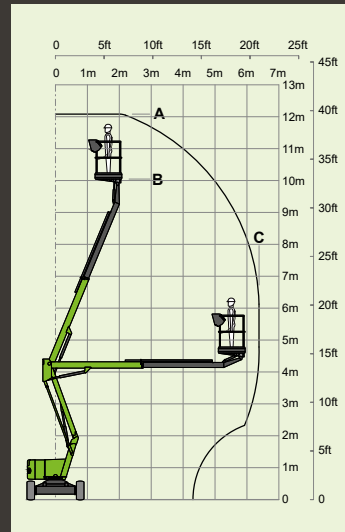

4%
2.1°

1.1m x 0.65m
3ft 7in x 2ft 2in

1.9m
6ft 3in

1.1m
3ft 7in

1.5m
4ft 11in

2.7m
8ft 10in

5.75m
18ft 10in

Bi-Energy
D P + -

1.98m
6ft 6in

1.49m
4ft 11in

3.97m
13ft

6km/h
3.7mph

3.3m
11ft 6in

25%
14°

All-Electric

nifty HR12 4x4