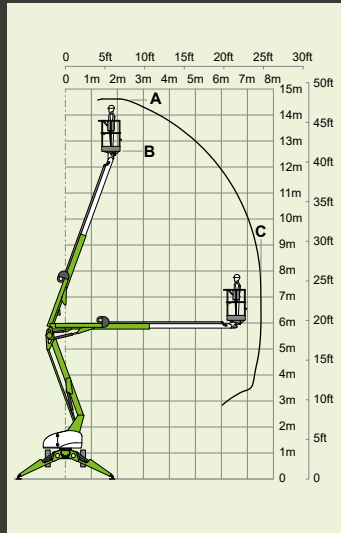

nifty 150T

14.7m
48ft 6in
(A)

12.7m
42ft
(B)

7.55m
25ft
(C)

1775kg
3915lbs

225kg
500lbs

23%
13°

1.4m x 0.7m
4ft 7in x 2ft 4in

2m
6ft 7in

1.6m
5ft 3in

3.8m
12ft 6in

5.55m
18ft 3in

Bi-Energy