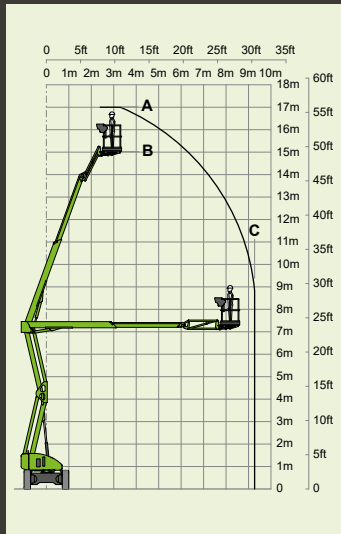

4%
2.1°

1.1m x 0.65m
3ft 7in x 2ft 2in

1.9m
6ft 3in

1.1m
3ft 7in

1.5m
4ft 11in

2.7m
8ft 10in

5.75m
18ft 10in

Bi-Energy
D P + -

All-Electric*
Hybrid²

nifty HR17E

17.2m
56ft 6in
(A)

15.2m
50ft
(B)

9.4m
31ft
(C)

4970kg
10960lbs

225kg
500lbs

150°

180°

1.8m x 0.85m
5ft 11in x 2ft 9in

2.1m
6ft 11in

2m
6ft 7in

4.8m
15ft 9in

6.35m
20ft 10in

6km/h
3.7mph

3.7m
12ft 2in

35%
19°

All-Electric

nifty HR17 4x4

17.2m
56ft 6in
(A)

15.2m
50ft
(B)

9.4m
31ft
(C)

5000kg
11020lbs

225kg
500lbs