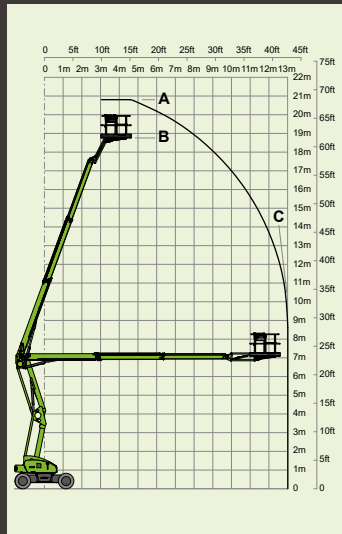

6680kg
14730lbs

250kg
550lbs

150°

160°

1.8m x 0.8m
5ft 11in x 2ft 8in

2.18m
7ft 2in

2.27m
7ft 5in

5.47m
17ft 11in

6.62m
22ft

6km/h
3.7mph

3.89m
12ft 9in

45%
24°

 Hybrid²

nifty HR28 4x4

28m
92ft
(A)

26m
85ft 6in
(B)

19m
62ft
(C)

14380kg*/14460kg
31700lbs*/31880lbs

280kg
620lbs

150°

180°

2.4m x 0.9m
7ft 10in x 2ft 11in

2.7m
8ft 10in

2.49m
8ft 2in

7.3m
23ft 11in

9.28m
30ft 5in

4.7km/h
3mph

5.9m
19ft 4in

35%*/40%
19°*/22°

* Hybrid²

nifty SD170 4x4

17.1m
56ft
(A)