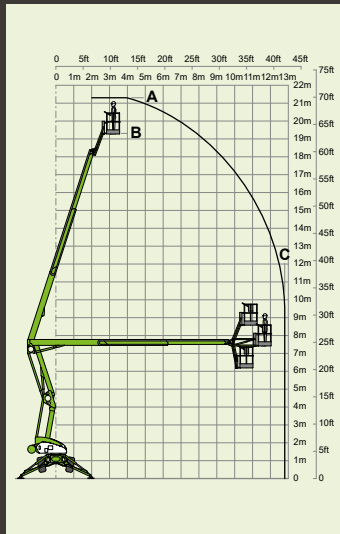

4.4m
14ft 5in

5.6m
18ft 4in

8.3km/h
5.2mph

5.95m
19ft 6in

30%
17°

Bi-Energy

nifty SD210 4x4x4

21.3m
70ft
(A)

19.3m
63ft 6in
(B)

12.8m
42ft
(C)

3950kg
8700lbs

225kg
500lbs

150°

100°

1.8m x 0.85m
5ft 11in x 2ft 9in

2.25m
7ft 5in

2.05m
6ft 9in

4.2m
13ft 9in

6.15m
20ft 2in

9km/h
5.6mph

3.5m
11ft 6in

45%
24°

18%
10°

nifty TD120TN

12.2m
40ft
(A)

10.2m
33ft 6in
(B)

6.1m
20ft
(C)

1890kg
4170lbs

200kg
440lbs

13%
7.2°

1.1m x 0.65m
3ft 7in x 2ft 2in

1.95m
6ft 5in