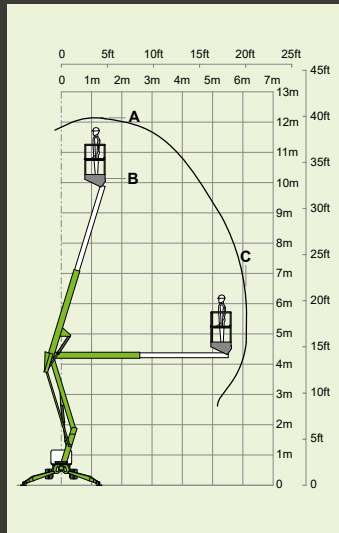

0.8m
2ft 7in

1.15m
3ft 8in

3m
9ft 10in

4m
13ft 1in

1.6km/h
1mph

60%
31°

nifty TD120T

12.2m
40ft
(A)

10.2m
33ft 6in
(B)

6.1m
20ft
(C)

1890kg
4170lbs

200kg
440lbs

13%
7.6°

1.1m x 0.65m
3ft 7in x 2ft 2in

1.9m
6ft 3in

1.1m
3ft 7in