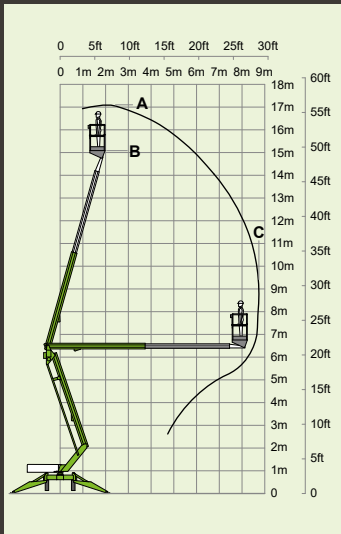

4.4m
14ft 5in

5.6m
18ft 4in

8.3km/h
5.2mph

5.95m
19ft 6in

30%
17°

Bi-Energy

nifty SD210 4x4x4

21.3m
70ft
(A)