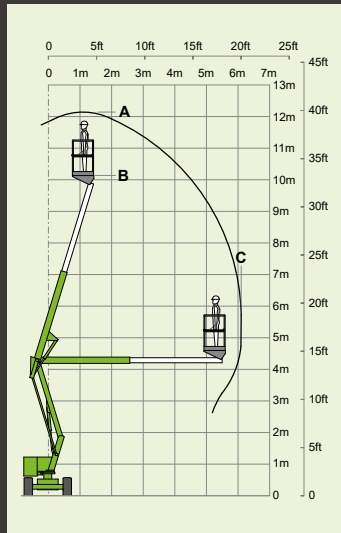

nifty HR12N

12.2m
40ft
(A)

10.2m
33ft 6in
(B)

6.1m
20ft
(C)

3435kg
7575lbs

200kg
440lbs

1.1m x 0.65m
3ft 7in x 2ft 2in

1.9m
6ft 3in

1.5m
4ft 11in

4.1m
13ft 5in

3.4km/h
2.1mph

4.2m
13ft 9in

25%
14°

Bi-Energy