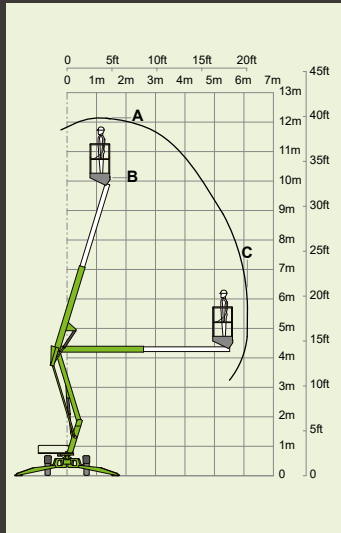

4%
2.1°

1.1m x 0.65m
3ft 7in x 2ft 2in

1.9m
6ft 3in

1.1m
3ft 7in

1.5m
4ft 11in

2.7m
8ft 10in

5.75m
18ft 10in

Bi-Energy
D P + -

1.9m
6ft 3in

1.1m
3ft 7in

1.5m
4ft 11in

3.55m
11ft 8in

4.5m
14ft 9in

Bi-Energy 

nifty 150T

14.7m
48ft 6in
(A)

12.7m
42ft
(B)

7.55m
25ft
(C)

1775kg
3915lbs

225kg
500lbs

23%
13°

1.4m x 0.7m
4ft 7in x 2ft 4in

2m
6ft 7in

1.6m
5ft 3in