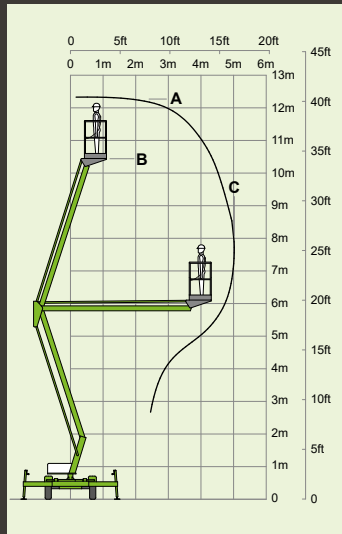

4%
2.1°

1.1m x 0.65m
3ft 7in x 2ft 2in

1.9m
6ft 3in

1.1m
3ft 7in

1.5m
4ft 11in

2.7m
8ft 10in

5.75m
18ft 10in

Bi-Energy
D P + -

nifty 120T

12.2m
40ft
(A)

10.2m
33ft 6in
(B)

6.1m
20ft
(C)

1400kg
3100lbs

200kg
440lbs

11%
6°

1.1m x 0.65m
3ft 7in x 2ft 2in

1.9m
6ft 3in

1.1m
3ft 7in

1.5m
4ft 11in

3.55m
11ft 8in

4.5m
14ft 9in

Bi-Energy 

nifty 150T

14.7m
48ft 6in
(A)

12.7m
42ft
(B)

7.55m
25ft
(C)

1775kg
3915lbs

225kg
500lbs

23%
13°

1.4m x 0.7m
4ft 7in x 2ft 4in

2m
6ft 7in

1.6m
5ft 3in