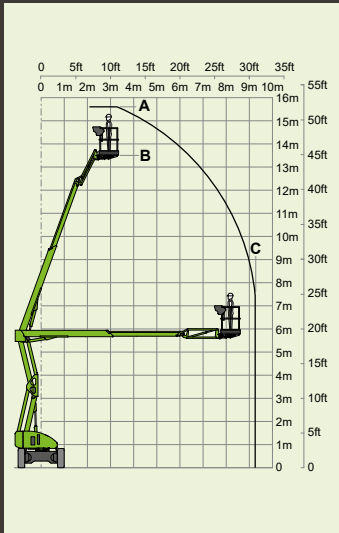

4%
2.1°

1.1m x 0.65m
3ft 7in x 2ft 2in

1.9m
6ft 3in

1.1m
3ft 7in

1.5m
4ft 11in

2.7m
8ft 10in

5.75m
18ft 10in

Bi-Energy
D P + -

13.7m
45ft
(B)

9.4m
31ft
(C)

4680kg
10320lbs

225kg
500lbs

150°

180°

1.8m x 0.85m
5ft 11in x 2ft 9in

2.1m
6ft 11in

2m
6ft 7in

4.8m
15ft 9in

6.35m
20ft 10in

6km/h
3.7mph

3.7m
12ft 2in

35%
19°

All-Electric

nifty HR15 4x4

15.7m
51ft 6in
(A)

13.7m
45ft
(B)

9.4m
31ft
(C)

4500kg*/4800kg
9920lbs*/10580lbs

225kg
500lbs

150°

180°

1.8m x 0.85m
5ft 11in x 2ft 9in