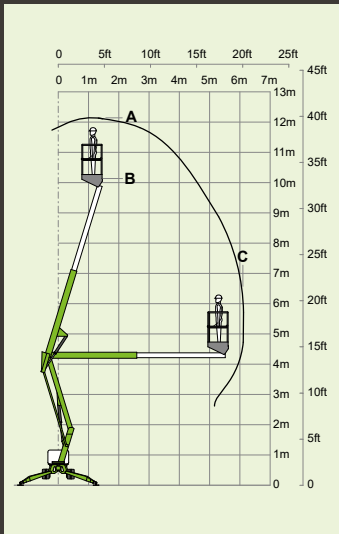

10.2m
33ft 6in
(B)

6.1m
20ft
(C)

1890kg
4170lbs

200kg
440lbs

13%
7.6°

1.1m x 0.65m
3ft 7in x 2ft 2in

1.9m
6ft 3in

1.1m
3ft 7in

3.55m
11ft 8in

3.95m
13ft

1.6km/h
1mph

60%
31°

nifty TD150T

14.7m
48ft 6in
(A)

12.7m
42ft
(B)

7.55m
25ft
(C)