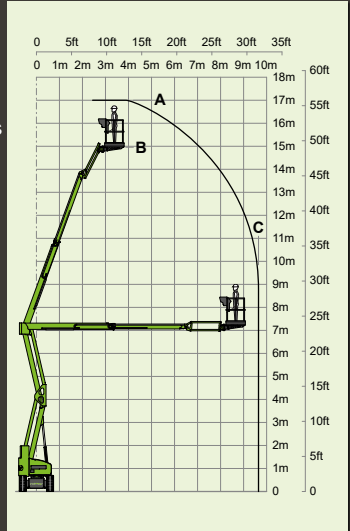

nifty HR17N

17m
56ft
(A)

15m
49ft 6in
(B)

9.7m
32ft
(C)

7780kg*/7650kg
17155lbs*/16870lbs

225kg
500lbs

150°

180°

1.5m x 0.8m
4ft 11in x 2ft 8in

1.99m
6ft 6in

1.5m
4ft 11in

4.93m
16ft 2in

6.4m
21ft

3.5km/h
2.2mph

3.5m
11ft 6in

25%
14°

All-Electric*
Hybrid²