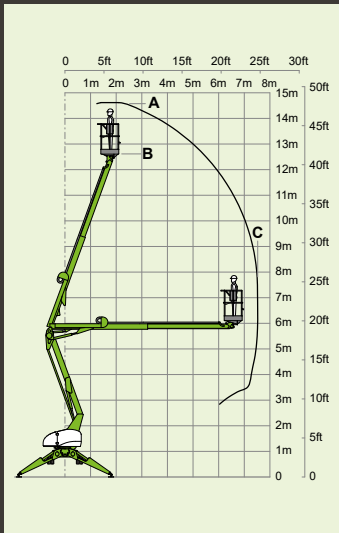

nifty TD150T

14.7m
48ft 6in
(A)

12.7m
42ft
(B)

7.55m
25ft
(C)

2025kg
4500lbs

225kg
500lbs

21%
12°

1.4m x 0.7m
4ft 7in x 2ft 4in

2m
6ft 7in

1.4m
4ft 7in

3.8m
12ft 6in

4.7m
15ft 5in

2.1km/h
1.3mph

45%
24°