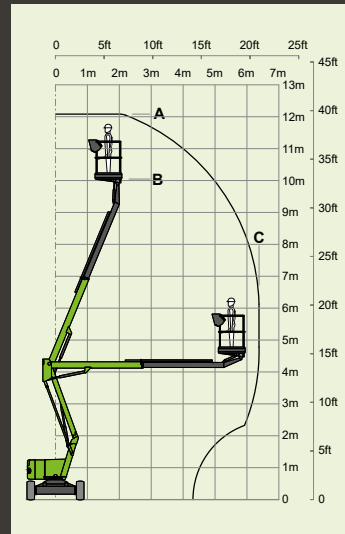

nifty HR12LE

12.1m
39ft 6in
(A)

10.1m
33ft
(B)

6.4m
21ft
(C)

2540kg
5600lbs

200kg
440lbs

1.2m x 0.85m
3ft 11in x 2ft 9in

1.98m
6ft 6in

1.79m
5ft 11in

3.97m
13ft

6km/h
3.7mph

3.63m
11ft 11in

25%
14°

All-Electric