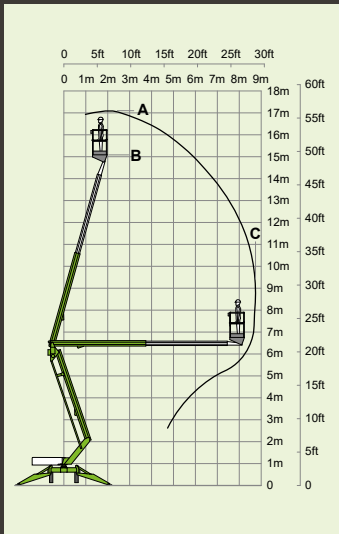

4%
2.1°

1.1m x 0.65m
3ft 7in x 2ft 2in

1.9m
6ft 3in

1.1m
3ft 7in

1.5m
4ft 11in

2.7m
8ft 10in

5.75m
18ft 10in

Bi-Energy
D P + -

12.7m
42ft
(B)

7.55m
25ft
(C)

1775kg
3915lbs

225kg
500lbs

23%
13°

1.4m x 0.7m
4ft 7in x 2ft 4in

2m
6ft 7in

1.6m
5ft 3in

200kg
440lbs

14%
8°

1.1m x 0.65m
3ft 7in x 2ft 2in

2.15m
7ft

1.65m
5ft 5in

4.4m
14ft 5in

6.2m
20ft 4in

Bi-Energy

nifty 210

21m
69ft
(A)

19m
62ft 6in
(B)

12m
39ft 6in
(C)

3495kg
7700lbs

225kg
500lbs

14%
8°

100°